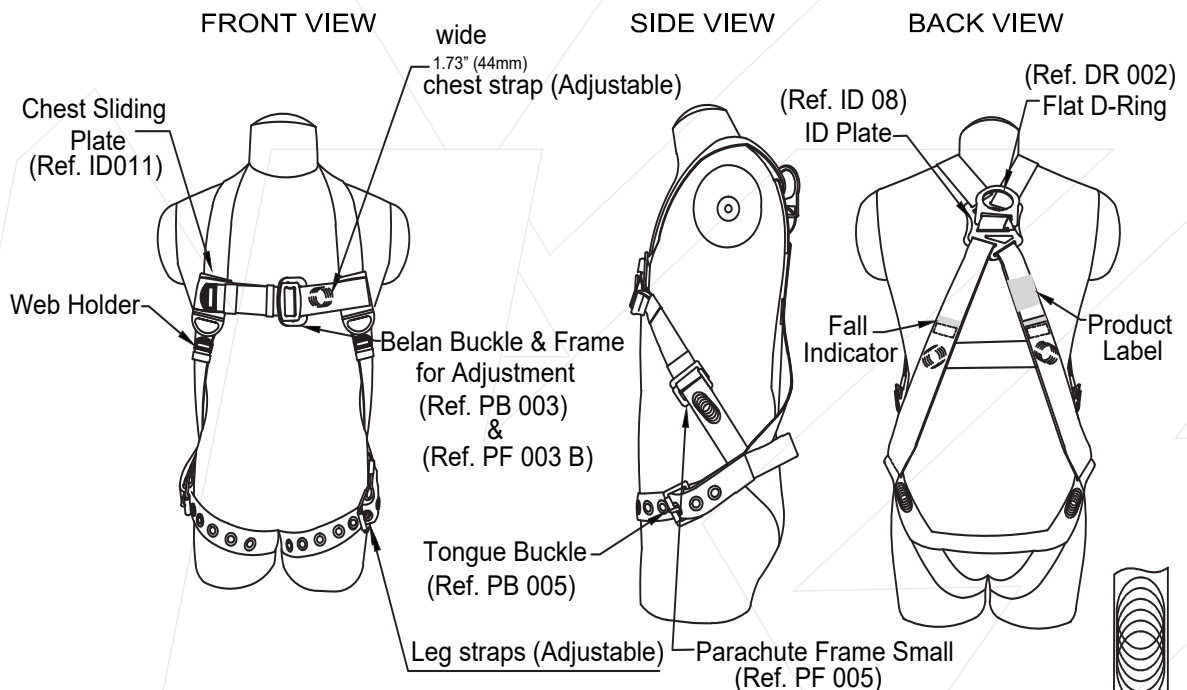

KStrong® Kapture™ Elite 5-Point Full Body Harness, Dorsal D-Ring, TB Legs (ANSI)

KStrong® Kapture™ Elite 5-Point Adjust Full Body Harness with One (1) Dorsal D-Ring and Tongue Buckle Leg Closures (ANSI)

MODEL	SIZE	WEIGHT
UFH10201G(S-M)	Small to Medium	3.52 lbs. ± 0.02 lbs. (1597 gm ± 10 gm)
UFH10201G(M-L)	Medium to Large	3.56 lbs. ± 0.02 lbs. (1615 gm ± 10 gm)
UFH10201G(L-XL)	Large to X-Large	3.60 lbs. ± 0.02 lbs. (1633 gm ± 10 gm)

DESIGN

- One dorsal attachment D-ring for fall arrest.
- Adjustable Shoulder straps.
- Adjustable leg straps.

WEBBING

Material: Polyester
Width: 1.73 in. ± 0.04 in. (44mm ± 1mm)
Breaking Strength: 5000 lbs.

STITCHING THREAD

Material: High-tenacity polyester

METAL COMPONENT

Material: Alloy Steel
Finish: Silver or Golden Yellow Galvanized

RELEVANT STANDARDS

Meets or Exceeds ANSI Z359.11-2014

Meets or Exceeds ANSI Z359.11-2014

STITCHING DESIGN